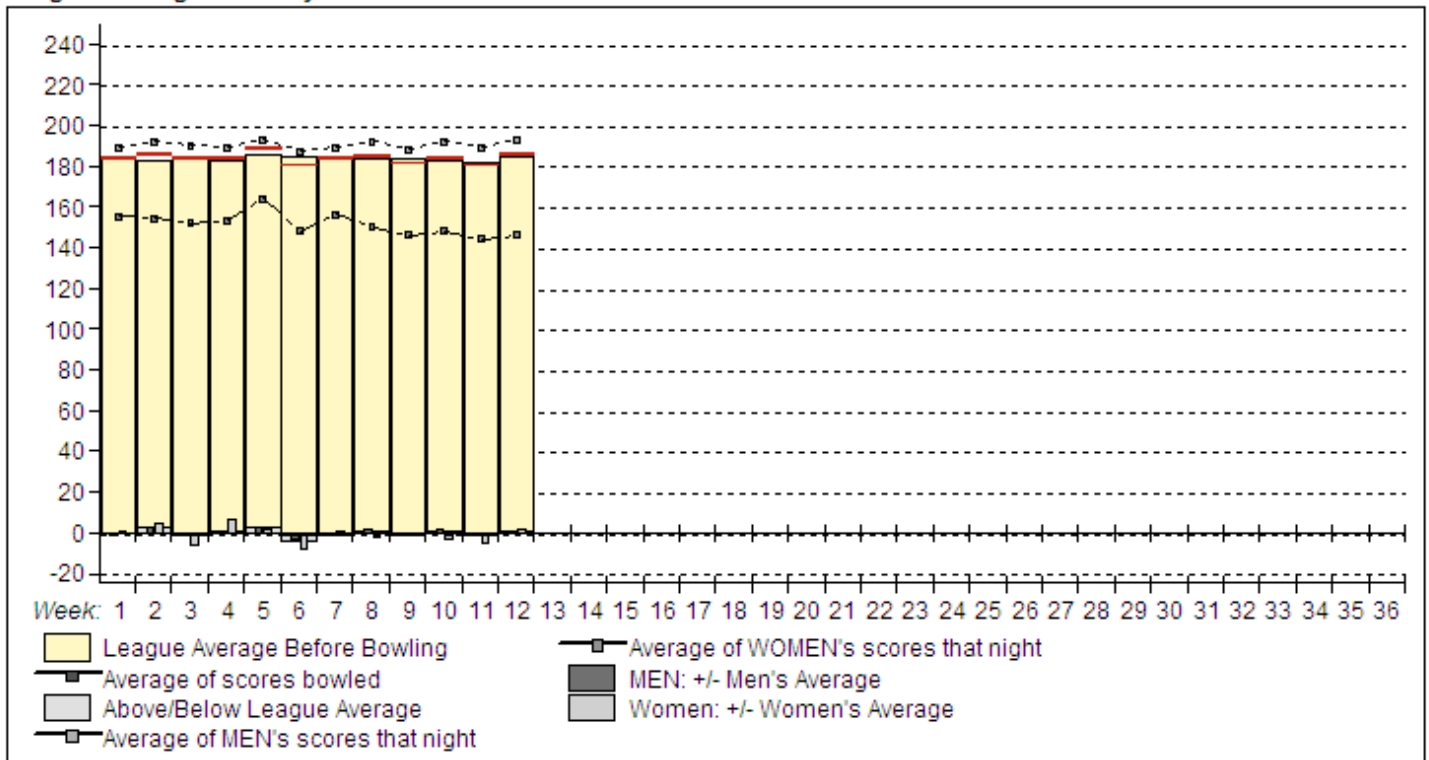

League Average Week-by-Week

Lane Assignments

	15-16	17-18	19-20	21-22	23-24	25-26	27-28	29-30	31-32
Today	18-13	15-9	11-7	2-5	16-3	14-17	12-8	10-4	6-1
Next Week	8-14	16-10	17-12	1-9	4-11	6-7	2-18	3-13	15-5

Teams Qualified for Roll-Off

1st Quarter:
Team 17
Brown Express

Last Week's Top Scores

Scratch Series	2483	Strike Pot 2	2454	Strike Force	2413	Team 17
Scratch Game	882	On Time	858	DILLIGAF	806	Wood Werkz
Handicap Series	2846	Split Happens	2836	Team 10	2674	We're Movin' On Up